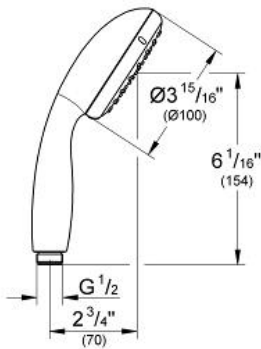

NEW TEMPESTA 100 Handshower 2 Sprays

MODEL # 2759710E

Pure Freude
an Wasser

Product Description:
NEW TEMPESTA 100
Handshower 2 Sprays

Standard Specification:

- 2 Adjustable spray patterns: Rain, Jet
- GROHE EcoJoy 1.5 gpm (5.7 l/min) flow restrictor
- GROHE DreamSpray perfect spray pattern
- GROHE StarLight chrome finish
- SpeedClean® anti-lime system
- Inner WaterGuide for a longer life
- Universal mounting system (fits all standard shower hoses)
- Min. recommended pressure: 15 psi

Applicable Codes & Standards:

- Energy Policy Act of 1992
- ASME A112.18.1/CSA B125.1
- US Federal and State material regulations
- EPA WaterSense®
- CalGreen

Color:

- 2759710E StarLight Chrome